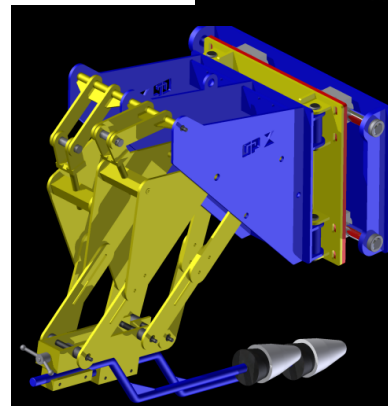

## ***Integrating Safety and Production***

The Autotapper helps reduce the need for personal interface with the transferring process. Addressing every casts' house main concerns; **Safety and Production**. Safety is addressed by allowing operators to be safe distance away from the tap plugs and rough during the transfer process, eliminating the operator's exposure to molten metal.

### **Autotapper Special Features**

- Accumulator tank for emergency operation of the system
- Mechanical Lock (when closed)
- Spring Loaded for proper seating
- Pull hinge pin for Unit Swing away
- Powder coated frame
- Single or Double
- GPX proprietary Tap Block
- Bushings on all Pivot Points
- Adjustable to fit