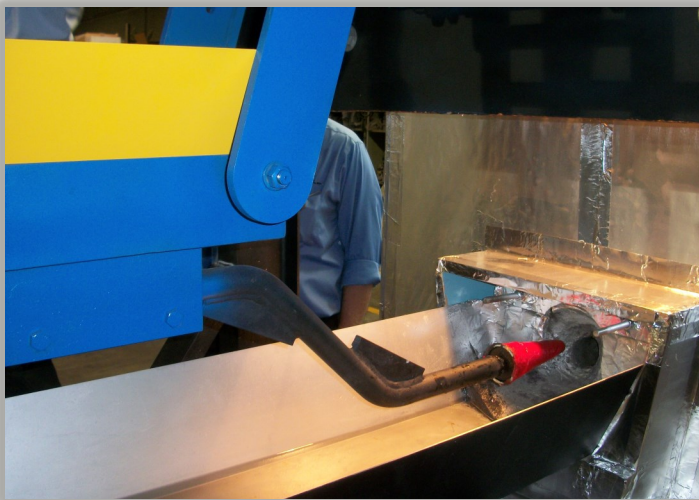

## ***Integrating Safety and Production***

The Autotapper helps reduce the need for personal interface with the transferring process. Addressing every casts' house main concerns; **Safety and Production**. Safety is addressed by allowing operators to be safe distance away from the tap plugs and rough during the transfer process, eliminating the operator's exposure to molten metal.

*"If your cast house is large or small this solution would not only bring safety and production together. It would benefit your facility's overall needs"*

### **Autotapper Special Features**

- Accumulator tank for emergency operation of the system
- Mechanical Lock (when closed)
- Spring Loaded for proper seating
- Pull hinge pin for Unit Swing away
- Powder coated frame
- Single or Double
- GPX proprietary Tap Block
- Bushings on all Pivot Points
- Adjustable to fit