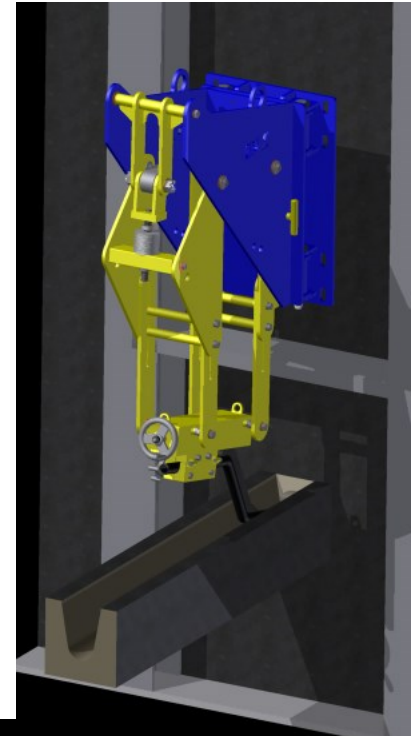

## ***Integrating Safety and Production***

The Autotapper helps reduce the need for personal interface with the transferring process. Addressing every casts' house main concerns; **Safety and Production**. Safety is addressed by allowing operators to be safe distance away from the tap plugs and rough during the transfer process, eliminating the operator's exposure to molten metal.

### **Autotapper Special Features**

- Accumulator tank for emergency operation of the system
- Mechanical Lock (when closed)
- Spring Loaded for proper seating
- Pull hinge pin for Unit Swing away
- Powder coated frame
- Single or Double
- GPX proprietary Tap Block
- Bushings on all Pivot Points
- Adjustable to fit