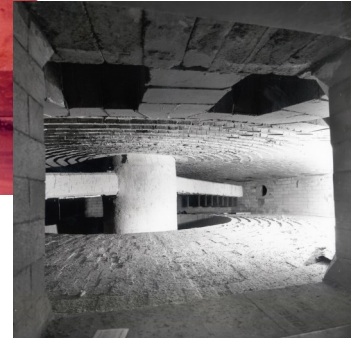

GILLESPIE & POWERS, INC

MULTIPLE HEARTH FURNACE

- ◆ Refractory Design, Rebuild & Restoration
- ◆ Furnace Inspection & Repair Recommendations
- ◆ Failure Investigations & Reports
- ◆ Slag Analysis & Thermal Scans
- ◆ Center Shaft Restoration Utilizing Cast Iron Stitching Technique
- ◆ Cast Refractory Lute Caps
- ◆ Rabble Arm Refractory Protection
- ◆ Center Shaft Repairs or Replacement