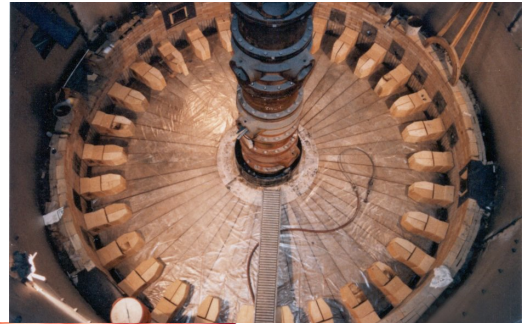

GILLESPIE & POWERS, INC

MULTIPLE HEARTH FURNACE

- ◆ Refractory Design, Rebuild & Restoration
- ◆ Furnace Inspection & Repair Recommendations
- ◆ Failure Investigations & Reports
- ◆ Slag Analysis & Thermal Scans
- ◆ Center Shaft Restoration Utilizing Cast Iron Stitching Technique
- ◆ Cast Refractory Lute Caps
- ◆ Rabble Arm Refractory Protection
- ◆ Center Shaft Repairs or Replacement